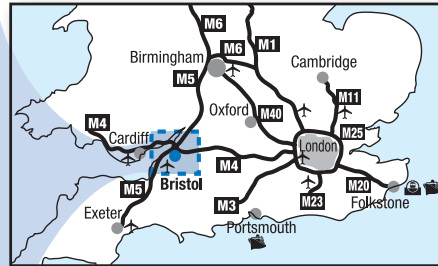

DIRECTIONS TO ies

Exit **M5 Junction 18**, follow signs to Bristol Airport **A4**. At the first roundabout, take the second exit, following the A4. Move over to the right turn only lane, and turn into **Portview Rd**, just before going under the M5 bridge. IES is the first exit on Portview Rd on the left, with our sign outside.