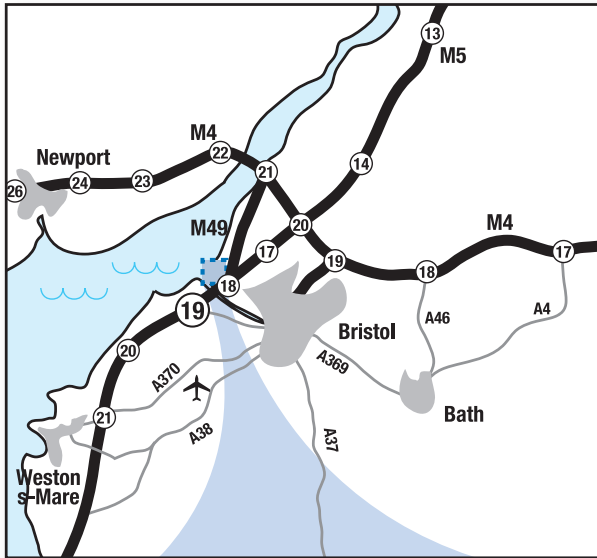

DIRECTIONS TO ies

Exit **M5 Junction 18**, follow signs to Bristol Airport **A4**. At the first roundabout, take the second exit, following the A4. Move over to the right turn only lane, and turn into **Portview Rd**, just before going under the M5 bridge. IES is the first exit on Portview Rd on the left, with our sign outside.